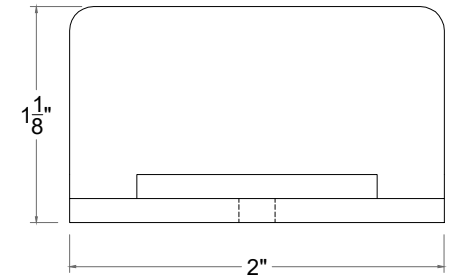

PART - 3D VIEW COUPLED
SCALE 1'-0"=1'-0"

PART VIEW MOUNTED
SCALE 8"=1'-0"

PART - FRONT VIEW
SCALE 1'-0"=1'-0"

PART - 3D VIEW
SCALE 1'-0"=1'-0"

PART - TOP VIEW
SCALE 1'-0"=1'-0"

PART - SIDE VIEW
SCALE 1'-0"=1'-0"

WALL MOUNTED FLOOR GUIDE

SCALE:
AS SHOWN

SHEET:
01