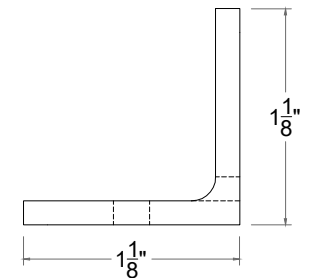

PART - 3D VIEW COUPLED
SCALE 1'-0"=1'-0"

PART VIEW MOUNTED
SCALE 8"=1'-0"

PART - FRONT VIEW
SCALE 1'-0"=1'-0"

PART - 3D VIEW
SCALE 1'-0"=1'-0"

PART - TOP VIEW
SCALE 1'-0"=1'-0"

PART - SIDE VIEW
SCALE 1'-0"=1'-0"

WALL MOUNTED FLOOR GUIDE

SCALE:
AS SHOWN

SHEET:
01