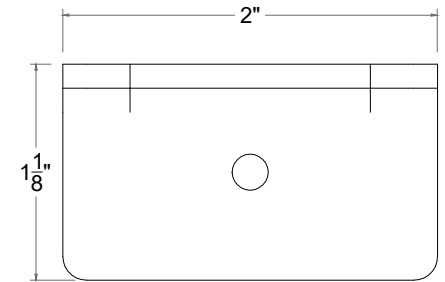

PART - 3D VIEW COUPLED
SCALE 1'-0"=1'-0"

PART VIEW MOUNTED
SCALE 8"=1'-0"

PART - FRONT VIEW
SCALE 1'-0"=1'-0"

PART - 3D VIEW
SCALE 1'-0"=1'-0"

PART - TOP VIEW
SCALE 1'-0"=1'-0"

PART - SIDE VIEW
SCALE 1'-0"=1'-0"

WALL MOUNTED FLOOR GUIDE

SCALE:
AS SHOWN

SHEET:
01