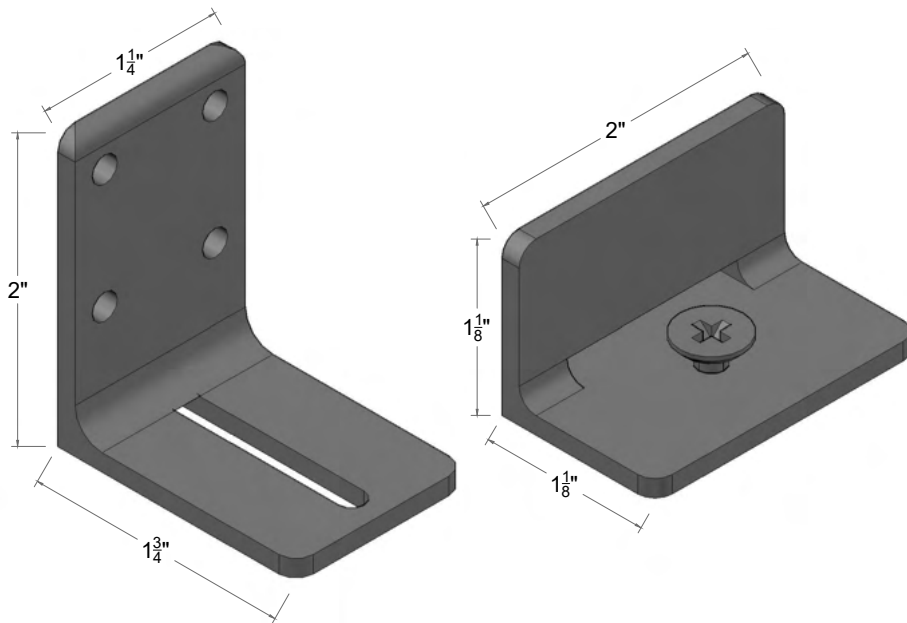

PART - 3D VIEW COUPLED
SCALE 1'-0"=1'-0"

PART VIEW MOUNTED
SCALE 8"=1'-0"

PART - FRONT VIEW
SCALE 1'-0"=1'-0"

PART - 3D VIEW
SCALE 1'-0"=1'-0"

PART - TOP VIEW
SCALE 1'-0"=1'-0"

PART - SIDE VIEW
SCALE 1'-0"=1'-0"

WALL MOUNTED FLOOR GUIDE

SCALE:
AS SHOWN

SHEET:
01