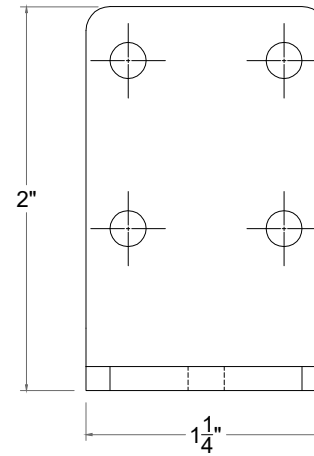

PART - 3D VIEW COUPLED
SCALE 1'-0"=1'-0"

PART VIEW MOUNTED
SCALE 8"=1'-0"

PART - FRONT VIEW
SCALE 1'-0"=1'-0"

PART - 3D VIEW
SCALE 1'-0"=1'-0"

PART - TOP VIEW
SCALE 1'-0"=1'-0"

PART - SIDE VIEW
SCALE 1'-0"=1'-0"

WALL MOUNTED FLOOR GUIDE

SCALE:
AS SHOWN

SHEET:
01