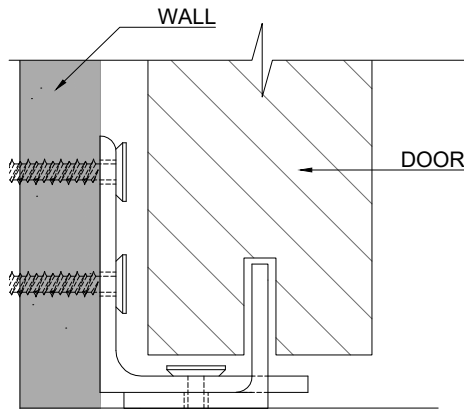

PART - 3D VIEW COUPLED
SCALE 1'-0"=1'-0"

PART VIEW MOUNTED
SCALE 8"=1'-0"

PART - FRONT VIEW
SCALE 1'-0"=1'-0"

PART - 3D VIEW
SCALE 1'-0"=1'-0"

PART - TOP VIEW
SCALE 1'-0"=1'-0"

PART - SIDE VIEW
SCALE 1'-0"=1'-0"

WALL MOUNTED FLOOR GUIDE

SCALE:
AS SHOWN

SHEET:
01