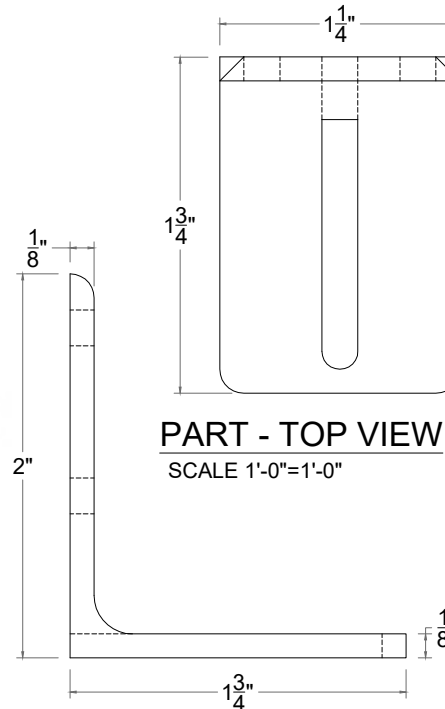

PART - 3D VIEW COUPLED
SCALE 1'-0"=1'-0"

PART VIEW MOUNTED
SCALE 8"=1'-0"

PART - FRONT VIEW
SCALE 1'-0"=1'-0"

PART - 3D VIEW
SCALE 1'-0"=1'-0"

PART - TOP VIEW
SCALE 1'-0"=1'-0"

PART - SIDE VIEW
SCALE 1'-0"=1'-0"

WALL MOUNTED FLOOR GUIDE

SCALE:
AS SHOWN

SHEET:
01