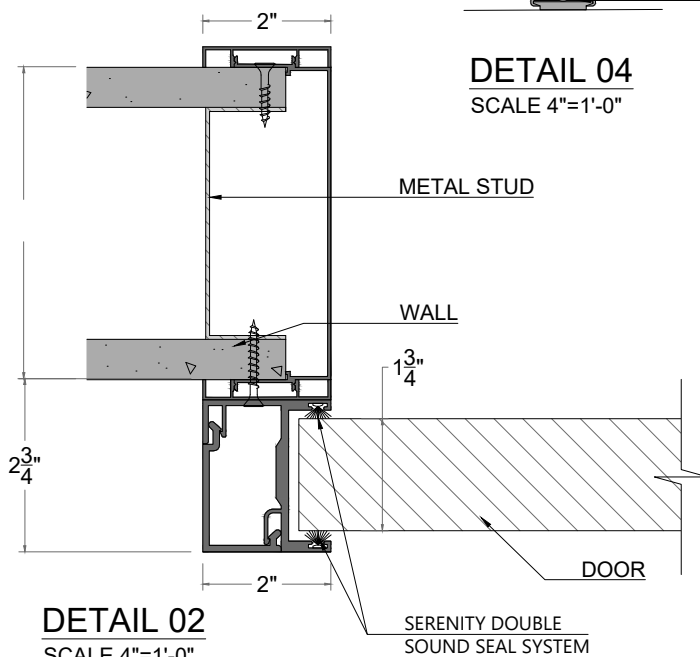

FRONT VIEW - CLOSE DOOR VIEW

PROJECT: <b>SERENITY SLIDING DOOR</b>	DESCRIPTION: <b>ELEVATIONS</b>	DATE: <b>03-19</b>	SCALE: <b>3/4" = 1'-0"</b>	SHEET: <b>02</b>
--	-----------------------------------	-----------------------	-------------------------------	---------------------

**VIEW A - A**  
SCALE 3/4"=1'-0"

**VIEW B - B**  
SCALE 3/4"=1'-0"

**DETAIL 04**  
SCALE 4"=1'-0"

**DETAIL 02**  
SCALE 4"=1'-0"

**DETAIL 01**  
SCALE 4"=1'-0"

**DETAIL 03**  
SCALE 4"=1'-0"

PROJECT:  
**SERENITY SLIDING DOOR**

DESCRIPTION:  
**DETAILS**

DATE:  
**03-19**

SCALE:  
**AS SHOWN**

SHEET:  
**03**

OPTIONAL KEY CYLINDER  
SCALE 4"=1'-0"

OPTIONAL PRIVACY INDICATOR  
SCALE 4"=1'-0"

12" BACK TO BACK LADDER PULL  
SCALE 2"=1'-0"

\*Retro Fit Sizing  
Achieves 42" Clear Opening with a 48" Slab