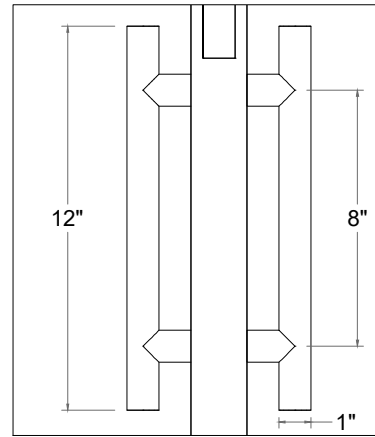

**VIEW A - A**  
SCALE 3/4"=1'-0"

**VIEW B - B**  
SCALE 3/4"=1'-0"

**DETAIL 04**  
SCALE 4"=1'-0"

**DETAIL 02**  
SCALE 4"=1'-0"

**DETAIL 01**  
SCALE 4"=1'-0"

**DETAIL 03**  
SCALE 4"=1'-0"

PROJECT:  
**SERENITY SLIDING DOOR**

DESCRIPTION:  
**DETAILS**

DATE:  
**03-19**

SCALE:  
**AS SHOWN**

SHEET:  
**03**

OPTIONAL KEY CYLINDER  
SCALE 4"=1'-0"

OPTIONAL PRIVACY INDICATOR  
SCALE 4"=1'-0"

12" BACK TO BACK LADDER PULL  
SCALE 2"=1'-0"

OPTIONAL THUMB TURN  
SCALE 4"=1'-0"

SMALL MORTISE LOCK  
SCALE 4"=1'-0"

PROJECT:  
**SERENITY SLIDING DOOR**

DESCRIPTION:  
**DETAILS**

DATE:  
**03-19**

SCALE:  
**AS SHOWN**

SHEET:  
**04**

When using these charts to construct your rough openings, verify that your clear opening and slab size match the approved submittal package.

\*Retro Fit Sizing  
Achieves 42" Clear Opening with a 48" Slab