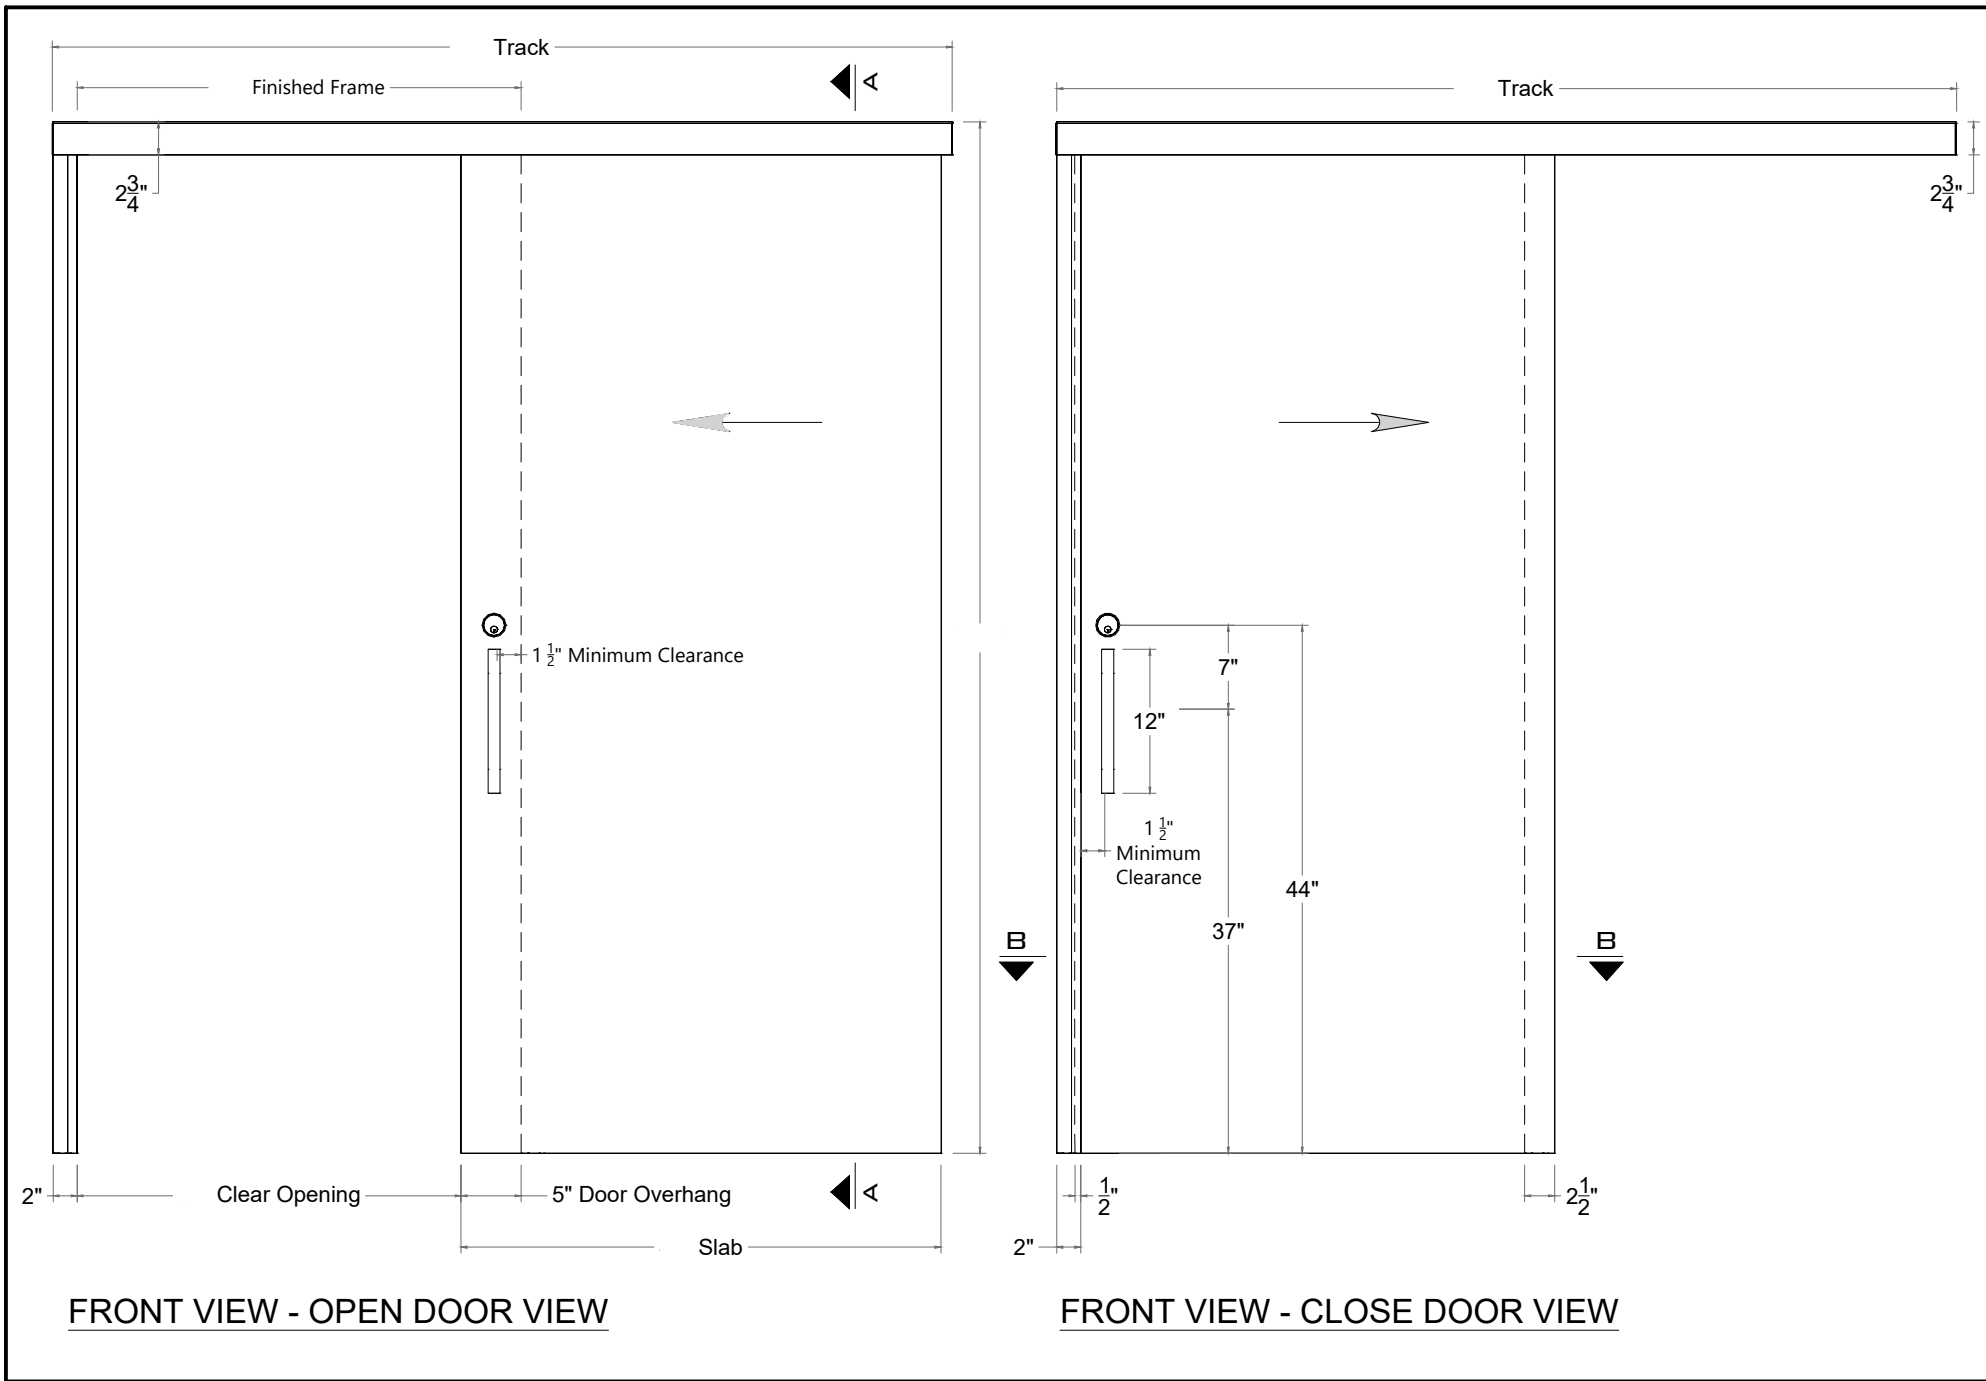

PERSPECTIVE 1 - FRONT

PERSPECTIVE 2 - BACK

PROJECT:  
**SERENITY SLIDING DOOR**

DESCRIPTION:  
**PERSPECTIVE VIEWS**

DATE:  
**03-19**

SCALE:  
**NOT SCALE**

SHEET:  
**01**

FRONT VIEW - OPEN DOOR VIEW

**VIEW A - A**  
SCALE 3/4"=1'-0"

**VIEW B - B**  
SCALE 3/4"=1'-0"

**DETAIL 04**  
SCALE 4"=1'-0"

**DETAIL 02**  
SCALE 4"=1'-0"

**DETAIL 01**  
SCALE 4"=1'-0"

**DETAIL 03**  
SCALE 4"=1'-0"

PROJECT:  
**SERENITY SLIDING DOOR**

OPTIONAL THUMB TURN  
SCALE 4"=1'-0"

SMALL MORTISE LOCK  
SCALE 4"=1'-0"

PROJECT:  
**SERENITY SLIDING DOOR**

DESCRIPTION:  
**DETAILS**

DATE:  
**03-19**

SCALE:  
**AS SHOWN**

SHEET:  
**04**

When using these charts to construct your rough openings, verify that your clear opening and slab size match the approved submittal package.

\*Retro Fit Sizing  
Achieves 42" Clear Opening with a 48" Slab