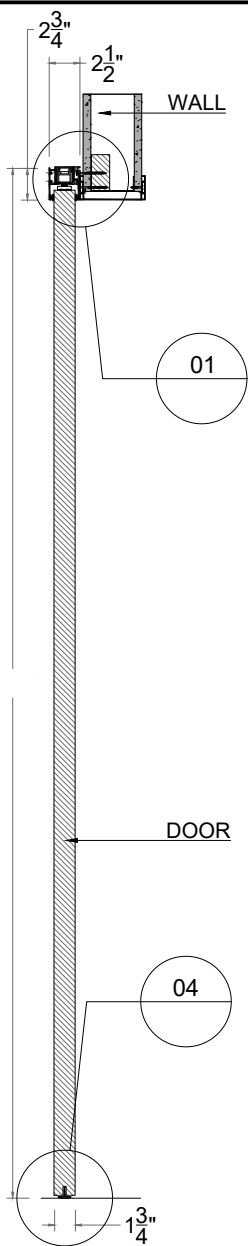

PERSPECTIVE 1 - FRONT

PERSPECTIVE 2 - BACK

PROJECT:  
**SERENITY SLIDING DOOR**

DESCRIPTION:  
**PERSPECTIVE VIEWS**

DATE:  
**03-19**

SCALE:  
**NOT SCALE**

SHEET:  
**01**

FRONT VIEW - OPEN DOOR VIEW

FRONT VIEW - CLOSE DOOR VIEW

PROJECT: <b>SERENITY SLIDING DOOR</b>	DESCRIPTION: <b>ELEVATIONS</b>	DATE: <b>03-19</b>	SCALE: <b>3/4" = 1'-0"</b>	SHEET: <b>02</b>
--	-----------------------------------	-----------------------	-------------------------------	---------------------

**VIEW A - A**  
SCALE 3/4"=1'-0"

**VIEW B - B**  
SCALE 3/4"=1'-0"

**DETAIL 04**  
SCALE 4"=1'-0"

**DETAIL 02**  
SCALE 4"=1'-0"

**DETAIL 01**  
SCALE 4"=1'-0"

**DETAIL 03**  
SCALE 4"=1'-0"

PROJECT:  
**SERENITY SLIDING DOOR**

DESCRIPTION:  
**DETAILS**

DATE:  
**03-19**

SCALE:  
**AS SHOWN**

SHEET:  
**03**

OPTIONAL KEY CYLINDER  
SCALE 4"=1'-0"

OPTIONAL PRIVACY INDICATOR  
SCALE 4"=1'-0"

12" BACK TO BACK LADDER PULL  
SCALE 2"=1'-0"