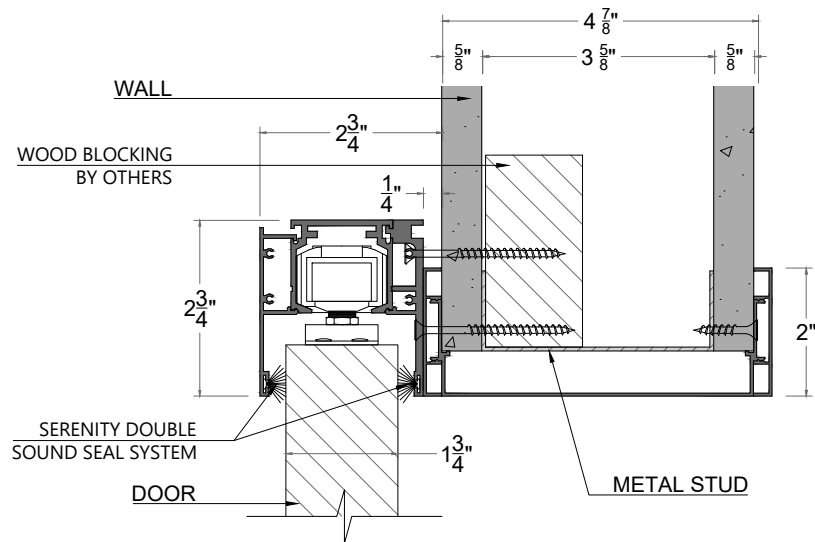

**VIEW A - A**  
SCALE 3/4"=1'-0"

**VIEW B - B**  
SCALE 3/4"=1'-0"

**DETAIL 04**  
SCALE 4"=1'-0"

**DETAIL 02**  
SCALE 4"=1'-0"

**DETAIL 01**  
SCALE 4"=1'-0"

**DETAIL 03**  
SCALE 4"=1'-0"

PROJECT:  
**SERENITY SLIDING DOOR**

DESCRIPTION:  
**DETAILS**

DATE:  
**03-19**

SCALE:  
**AS SHOWN**

SHEET:  
**03**

OPTIONAL KEY CYLINDER  
SCALE 4"=1'-0"

OPTIONAL PRIVACY INDICATOR  
SCALE 4"=1'-0"

12" BACK TO BACK LADDER PULL  
SCALE 2"=1'-0"

OPTIONAL THUMB TURN  
SCALE 4"=1'-0"

SMALL MORTISE LOCK  
SCALE 4"=1'-0"

PROJECT:  
**SERENITY SLIDING DOOR**

DESCRIPTION:  
**DETAILS**

DATE:  
**03-19**

SCALE:  
**AS SHOWN**

SHEET:  
**04**

When using these charts to construct your rough openings, verify that your clear opening and slab size match the approved submittal package.

\*Retro Fit Sizing  
Achieves 42" Clear Opening with a 48" Slab