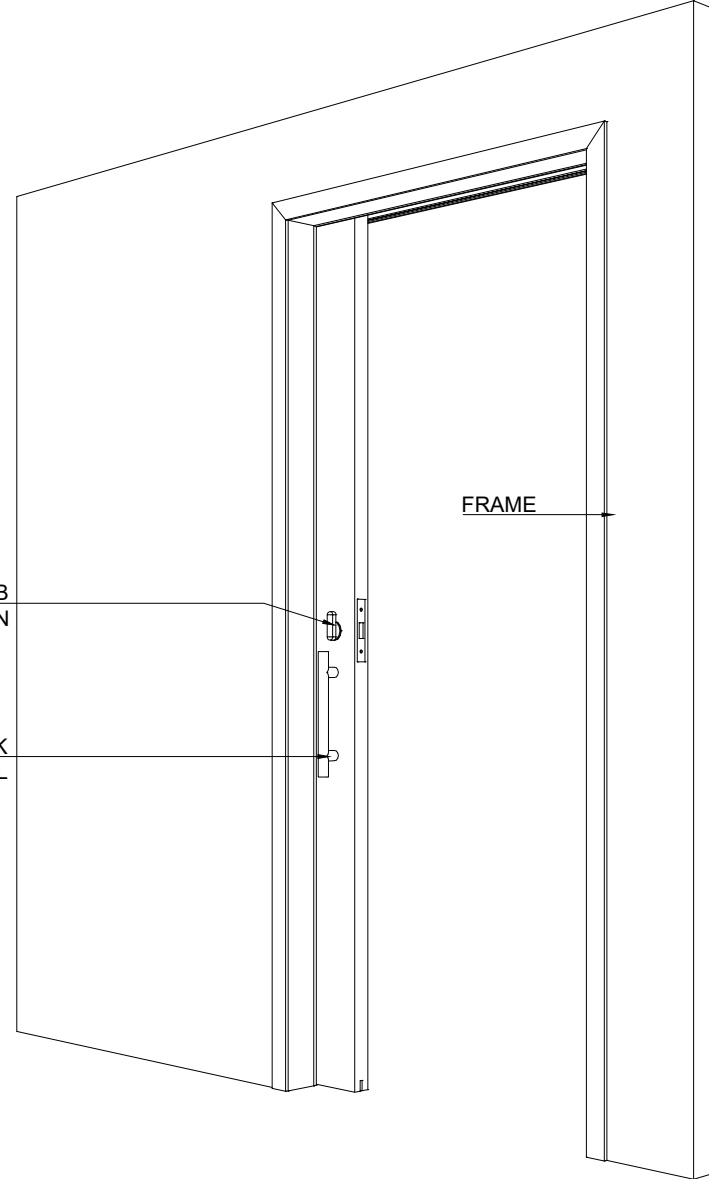

PERSPECTIVE 1 - FRONT

PERSPECTIVE 2 - BACK

PROJECT:  
**SERENITY SLIDING DOOR**

DESCRIPTION:  
**PERSPECTIVE VIEWS**

DATE:  
**03-19**

SCALE:  
**NOT SCALE**

SHEET:  
**01**

FRONT VIEW - OPEN DOOR VIEW

FRONT VIEW - CLOSE DOOR VIEW

PROJECT: <b>SERENITY SLIDING DOOR</b>	DESCRIPTION: <b>ELEVATIONS</b>	DATE: <b>03-19</b>	SCALE: <b>3/4" = 1'-0"</b>	SHEET: <b>02</b>
--	-----------------------------------	-----------------------	-------------------------------	---------------------

**VIEW A - A**  
SCALE 3/4"=1'-0"

**VIEW B - B**  
SCALE 3/4"=1'-0"

**DETAIL 04**  
SCALE 4"=1'-0"

**DETAIL 02**  
SCALE 4"=1'-0"

**DETAIL 01**  
SCALE 4"=1'-0"

**DETAIL 03**  
SCALE 4"=1'-0"

PROJECT:  
**SERENITY SLIDING DOOR**

\*Retro Fit Sizing  
Achieves 42" Clear Opening with a 48" Slab