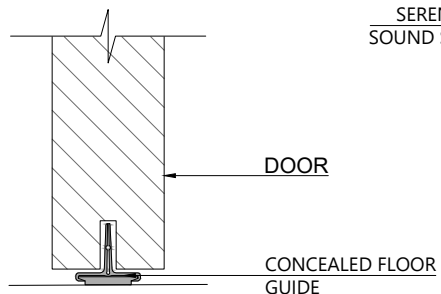

FRONT VIEW - CLOSE DOOR VIEW

PROJECT: <b>SERENITY SLIDING DOOR</b>	DESCRIPTION: <b>ELEVATIONS</b>	DATE: <b>03-19</b>	SCALE: <b>3/4" = 1'-0"</b>	SHEET: <b>02</b>
--	-----------------------------------	-----------------------	-------------------------------	---------------------

**VIEW A - A**  
SCALE 3/4"=1'-0"

**VIEW B - B**  
SCALE 3/4"=1'-0"

**DETAIL 04**  
SCALE 4"=1'-0"

**DETAIL 02**  
SCALE 4"=1'-0"

**DETAIL 01**  
SCALE 4"=1'-0"

**DETAIL 03**  
SCALE 4"=1'-0"

PROJECT:  
**SERENITY SLIDING DOOR**

DESCRIPTION:  
**DETAILS**

DATE:  
**03-19**

SCALE:  
**AS SHOWN**

SHEET:  
**03**

OPTIONAL KEY CYLINDER  
SCALE 4"=1'-0"

OPTIONAL PRIVACY INDICATOR  
SCALE 4"=1'-0"

12" BACK TO BACK LADDER PULL  
SCALE 2"=1'-0"

\*Retro Fit Sizing  
Achieves 42" Clear Opening with a 48" Slab