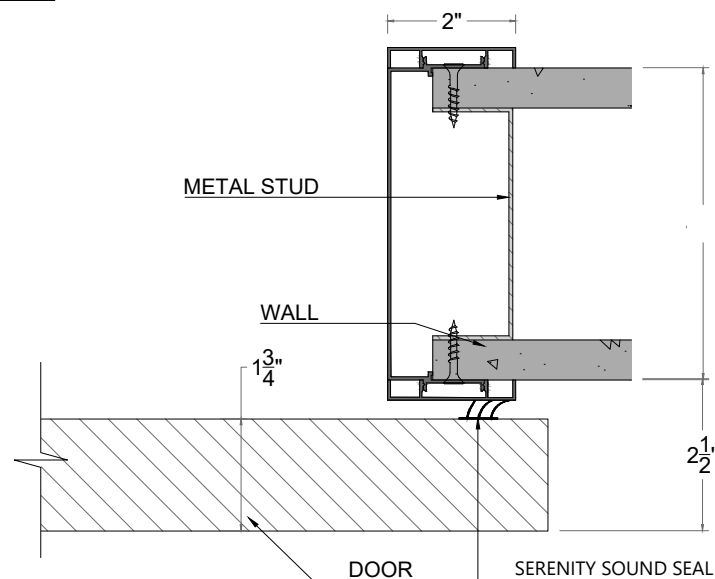

**VIEW A - A**  
SCALE 3/4"=1'-0"

**VIEW B - B**  
SCALE 3/4"=1'-0"

**DETAIL 04**  
SCALE 4"=1'-0"

**DETAIL 02**  
SCALE 4"=1'-0"

**DETAIL 01**  
SCALE 4"=1'-0"

**DETAIL 03**  
SCALE 4"=1'-0"

PROJECT:  
**SERENITY SLIDING DOOR**

DESCRIPTION:  
**DETAILS**

DATE:  
**03-19**

SCALE:  
**AS SHOWN**

SHEET:  
**03**

OPTIONAL KEY CYLINDER  
SCALE 4"=1'-0"

OPTIONAL PRIVACY INDICATOR  
SCALE 4"=1'-0"

12" BACK TO BACK LADDER PULL  
SCALE 2"=1'-0"

OPTIONAL THUMB TURN  
SCALE 4"=1'-0"

SMALL MORTISE LOCK  
SCALE 4"=1'-0"

PROJECT:  
**SERENITY SLIDING DOOR**

DESCRIPTION:  
**DETAILS**

DATE:  
**03-19**

SCALE:  
**AS SHOWN**

SHEET:  
**04**

When using these charts to construct your rough openings, verify that your clear opening and slab size match the approved submittal package.

\*Retro Fit Sizing  
Achieves 42" Clear Opening with a 48" Slab