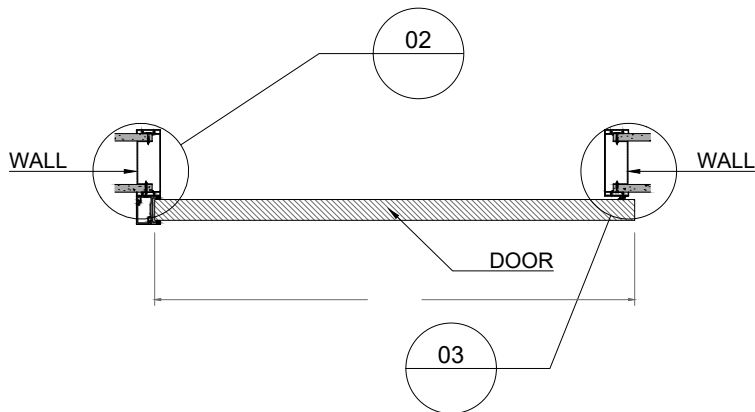

PERSPECTIVE 1 - FRONT

PERSPECTIVE 2 - BACK

PROJECT:  
**SERENITY SLIDING DOOR**

DESCRIPTION:  
**PERSPECTIVE VIEWS**

DATE:  
**03-19**

SCALE:  
**NOT SCALE**

SHEET:  
**01**

FRONT VIEW - OPEN DOOR VIEW

FRONT VIEW - CLOSE DOOR VIEW

PROJECT: <b>SERENITY SLIDING DOOR</b>	DESCRIPTION: <b>ELEVATIONS</b>	DATE: <b>03-19</b>	SCALE: <b>3/4" = 1'-0"</b>	SHEET: <b>02</b>
--	-----------------------------------	-----------------------	-------------------------------	---------------------

**VIEW A - A**  
SCALE 3/4"=1'-0"

**VIEW B - B**  
SCALE 3/4"=1'-0"

**DETAIL 04**  
SCALE 4"=1'-0"

**DETAIL 02**  
SCALE 4"=1'-0"

**DETAIL 01**  
SCALE 4"=1'-0"

**DETAIL 03**  
SCALE 4"=1'-0"

PROJECT:  
**SERENITY SLIDING DOOR**

\*Retro Fit Sizing  
Achieves 42" Clear Opening with a 48" Slab