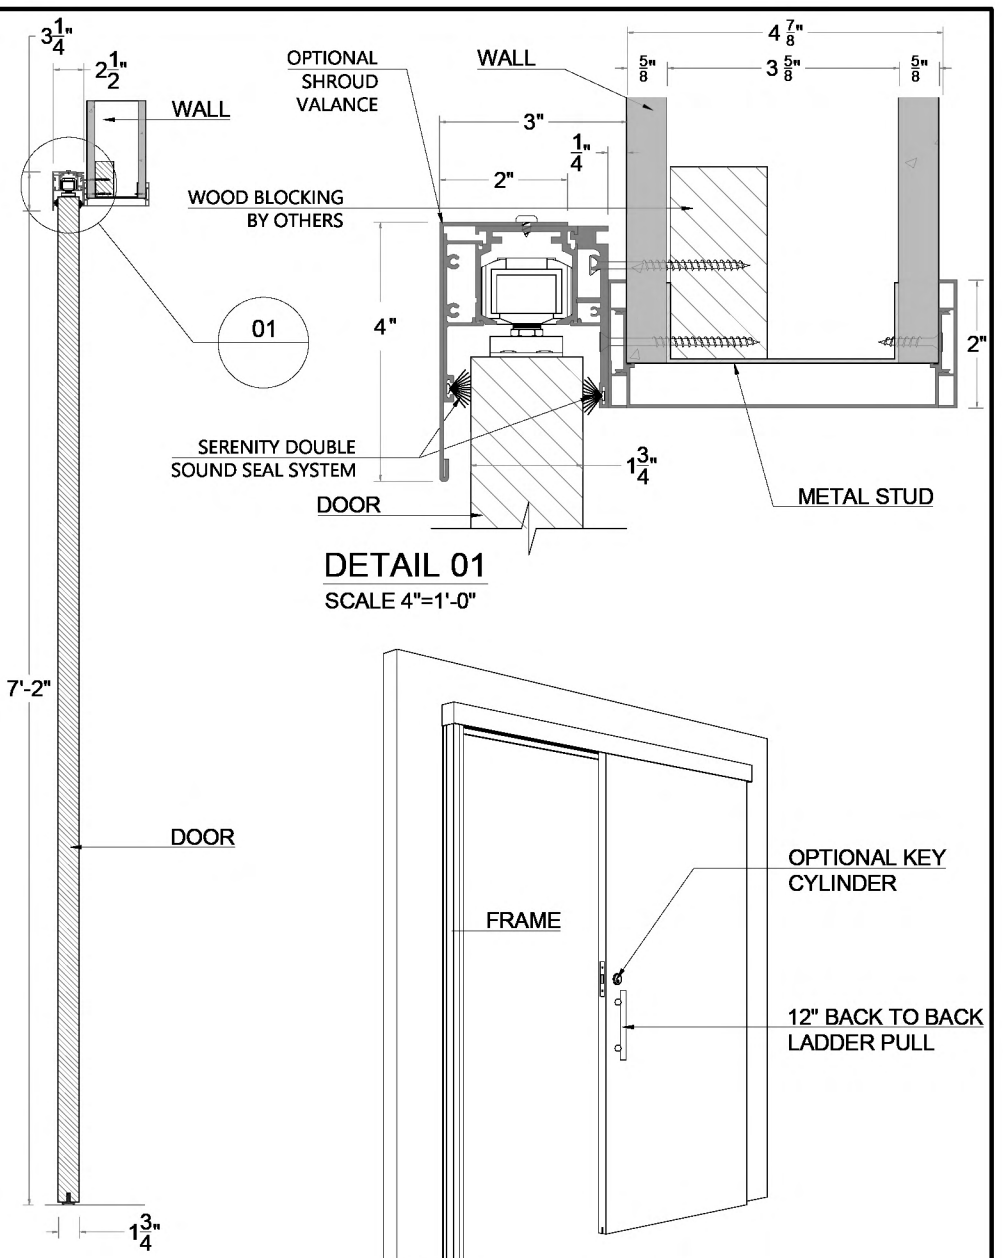

FRONT VIEW - OPEN DOOR VIEW

SCALE 3/4"=1'-0"

VIEW A - A

SCALE 3/4"=1'-0"

PERSPECTIVE 1 - FRONT

NOT SCALE

<p>PROJECT: SERENITY SLIDING DOOR</p>	<p>DESCRIPTION: OPTIONAL SHROUD VALANCE DETAILS</p>	<p>DATE: 01-20</p>	<p>SCALE: AS SHOWN</p>	<p>SHEET: 06</p>
--	--	-------------------------------	-----------------------------------	-----------------------------