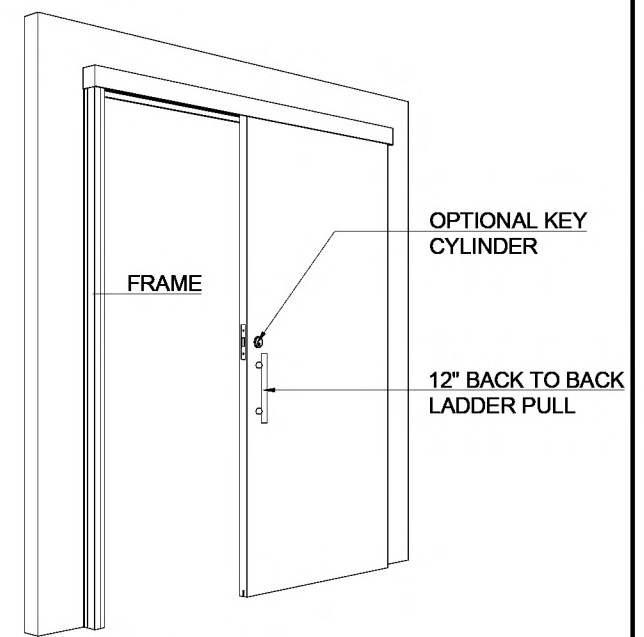

FRONT VIEW - OPEN DOOR VIEW

SCALE 3/4"=1'-0"

VIEW A - A

SCALE 3/4"=1'-0"

PERSPECTIVE 1 - FRONT

NOT SCALE

<p>PROJECT: SERENITY SLIDING DOOR</p>	<p>DESCRIPTION: OPTIONAL SHROUD VALANCE DETAILS</p>	<p>DATE: 01-20</p>	<p>SCALE: AS SHOWN</p>	<p>SHEET: 06</p>
--	--	-------------------------------	-----------------------------------	-----------------------------